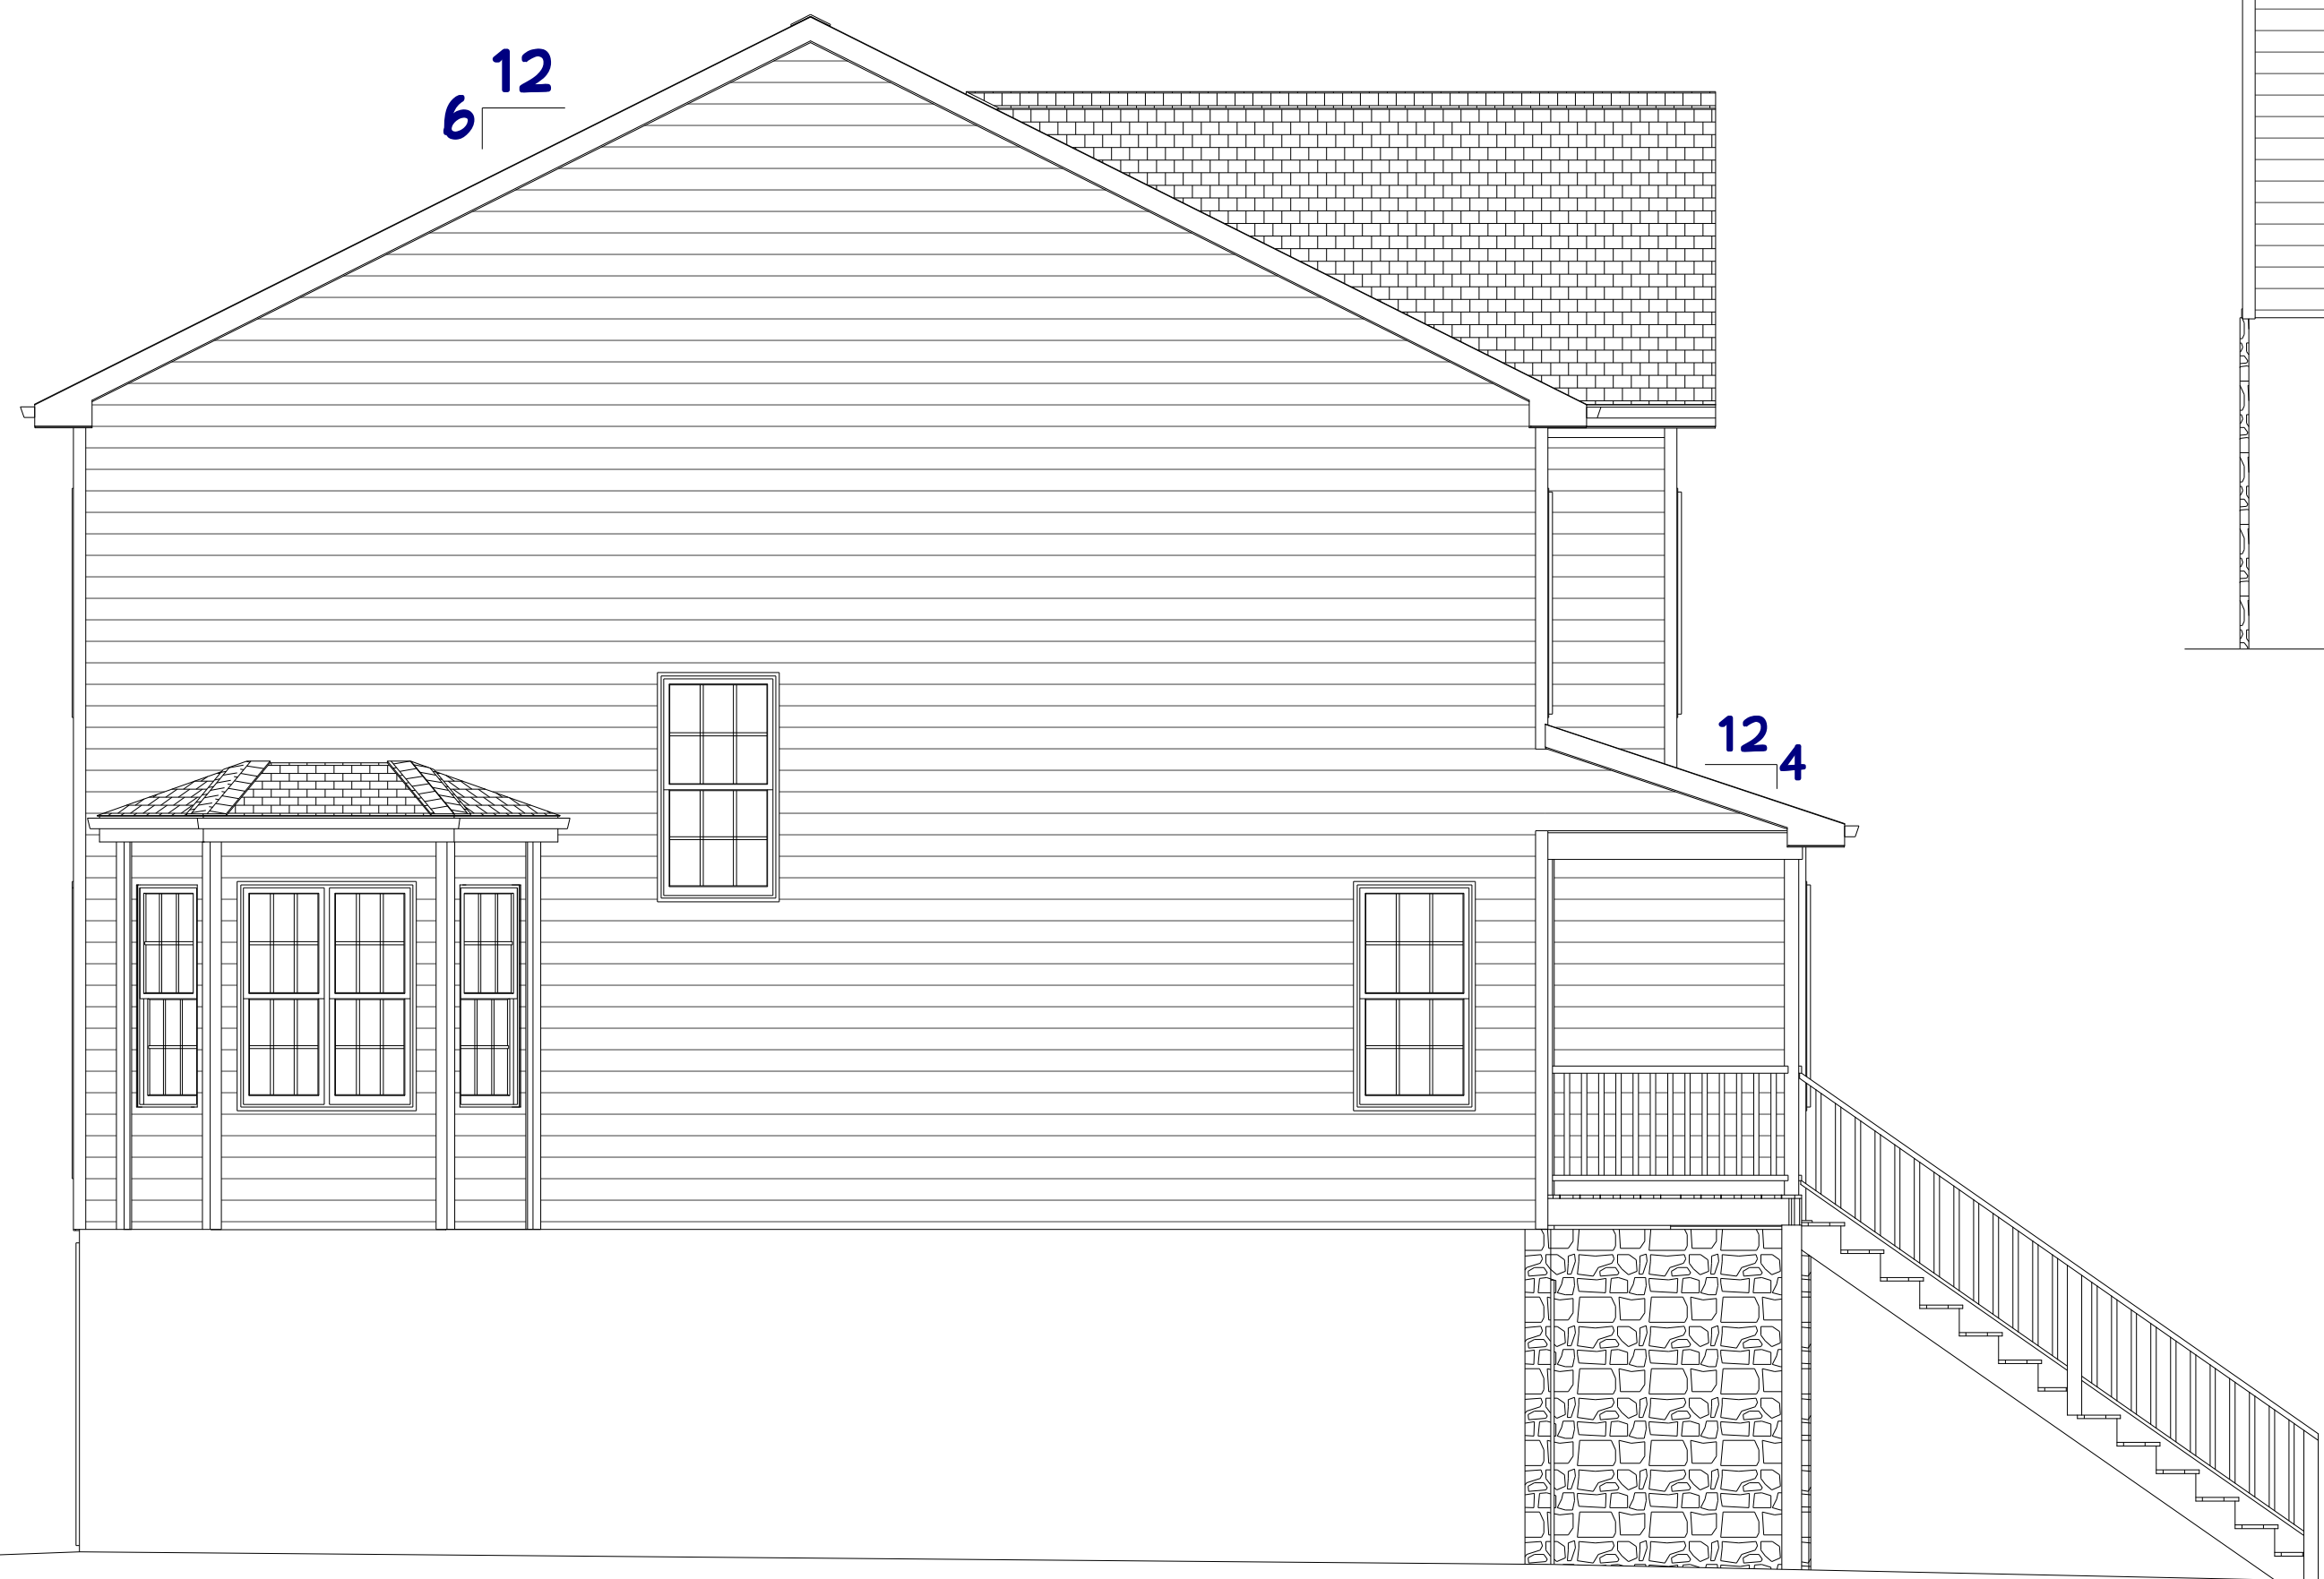

REVISIONS

4TH GENERATION
DESIGNS &
CONSULTING

DATE
1/17/2018

SCALE

Scale Applicable
on 18 x 24 Paper

SHEET

P - 1

FRONT ELEVATION

RIGHT SIDE ELEVATION

SHEET TITLE:

ELEVATIONS

THE PENWOOD

JENKINS BUILDERS LLC
 8680 MAGNOLIA AVENUE
 PERRY HALL, MD, 21128
 410-530-5844
 mjenkinsbuilders.com

REVISIONS

4TH GENERATION
 DESIGNS &
 CONSULTING

DATE
 1/17/2018

SCALE

1/4" = 1'
 Scale Applicable
 on 18 x 24 Paper

SHEET

A - 3

LEFT SIDE ELEVATION

REAR ELEVATION

SHEET TITLE:

Scale Applicable
 on 18 x 24 Paper

SHEET

A - 4