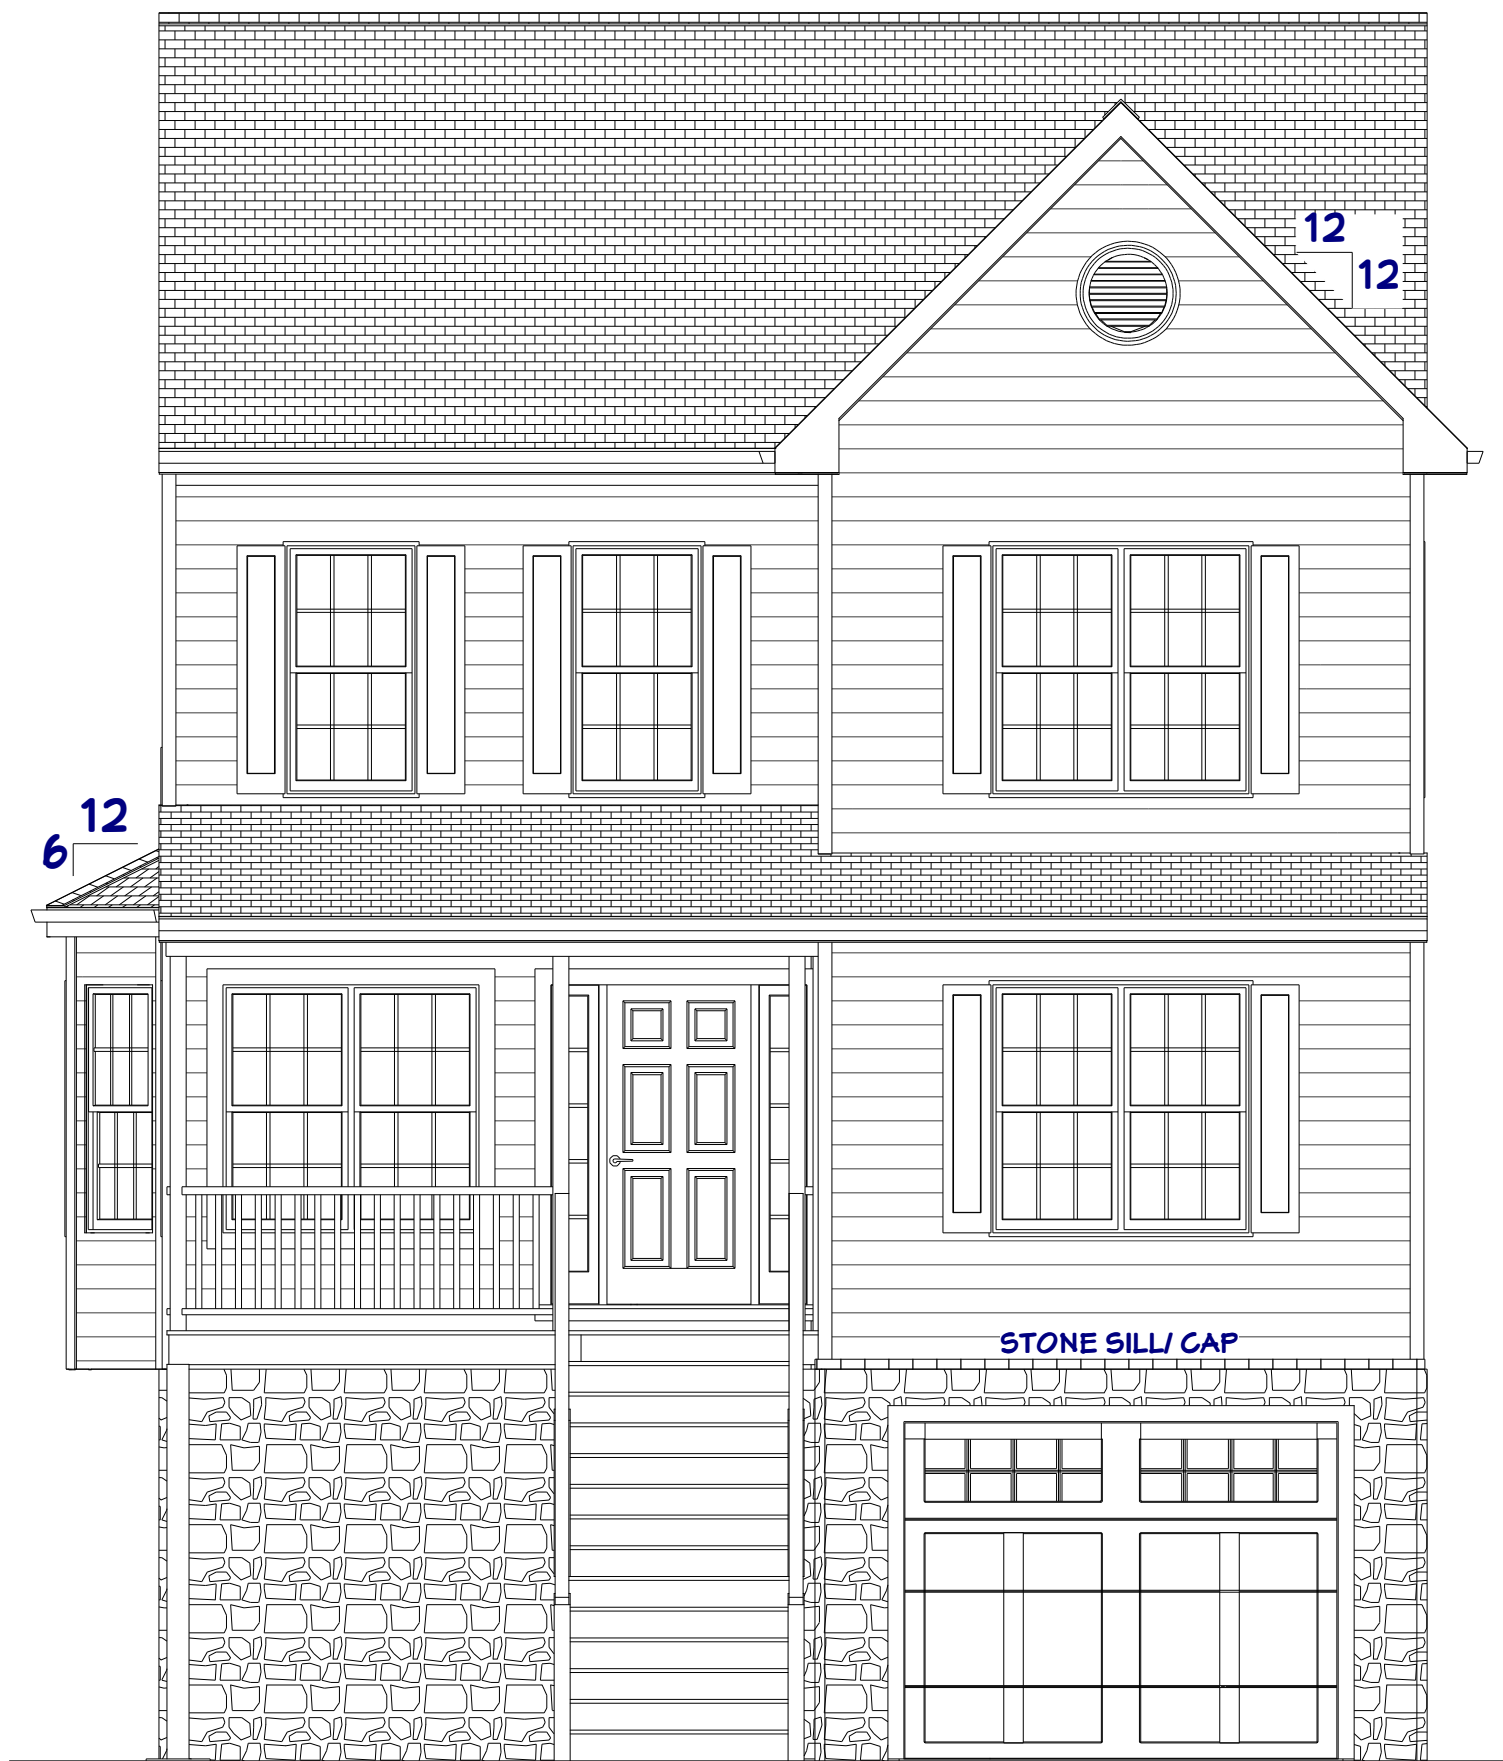

REVISIONS

4TH GENERATION
DESIGNS &
CONSULTING

DATE
1/17/2018

SCALE

Scale Applicable
on 18 x 24 Paper

SHEET

P - 1

FRONT ELEVATION

RIGHT SIDE ELEVATION

SHEET TITLE:

ELEVATIONS

THE PENWOOD

JENKINS BUILDERS LLC
 8680 MAGNOLIA AVENUE
 PERRY HALL, MD, 21128
 410-530-5844
 mjenkinsbuilders.com

REVISIONS

4TH GENERATION
 DESIGNS &
 CONSULTING

DATE
 1/17/2018

SCALE

1/4" = 1'
 Scale Applicable
 on 18 x 24 Paper

SHEET

A - 3

LEFT SIDE ELEVATION

REAR ELEVATION

SHEET TITLE:

Scale Applicable
 on 18 x 24 Paper

SHEET

A - 4