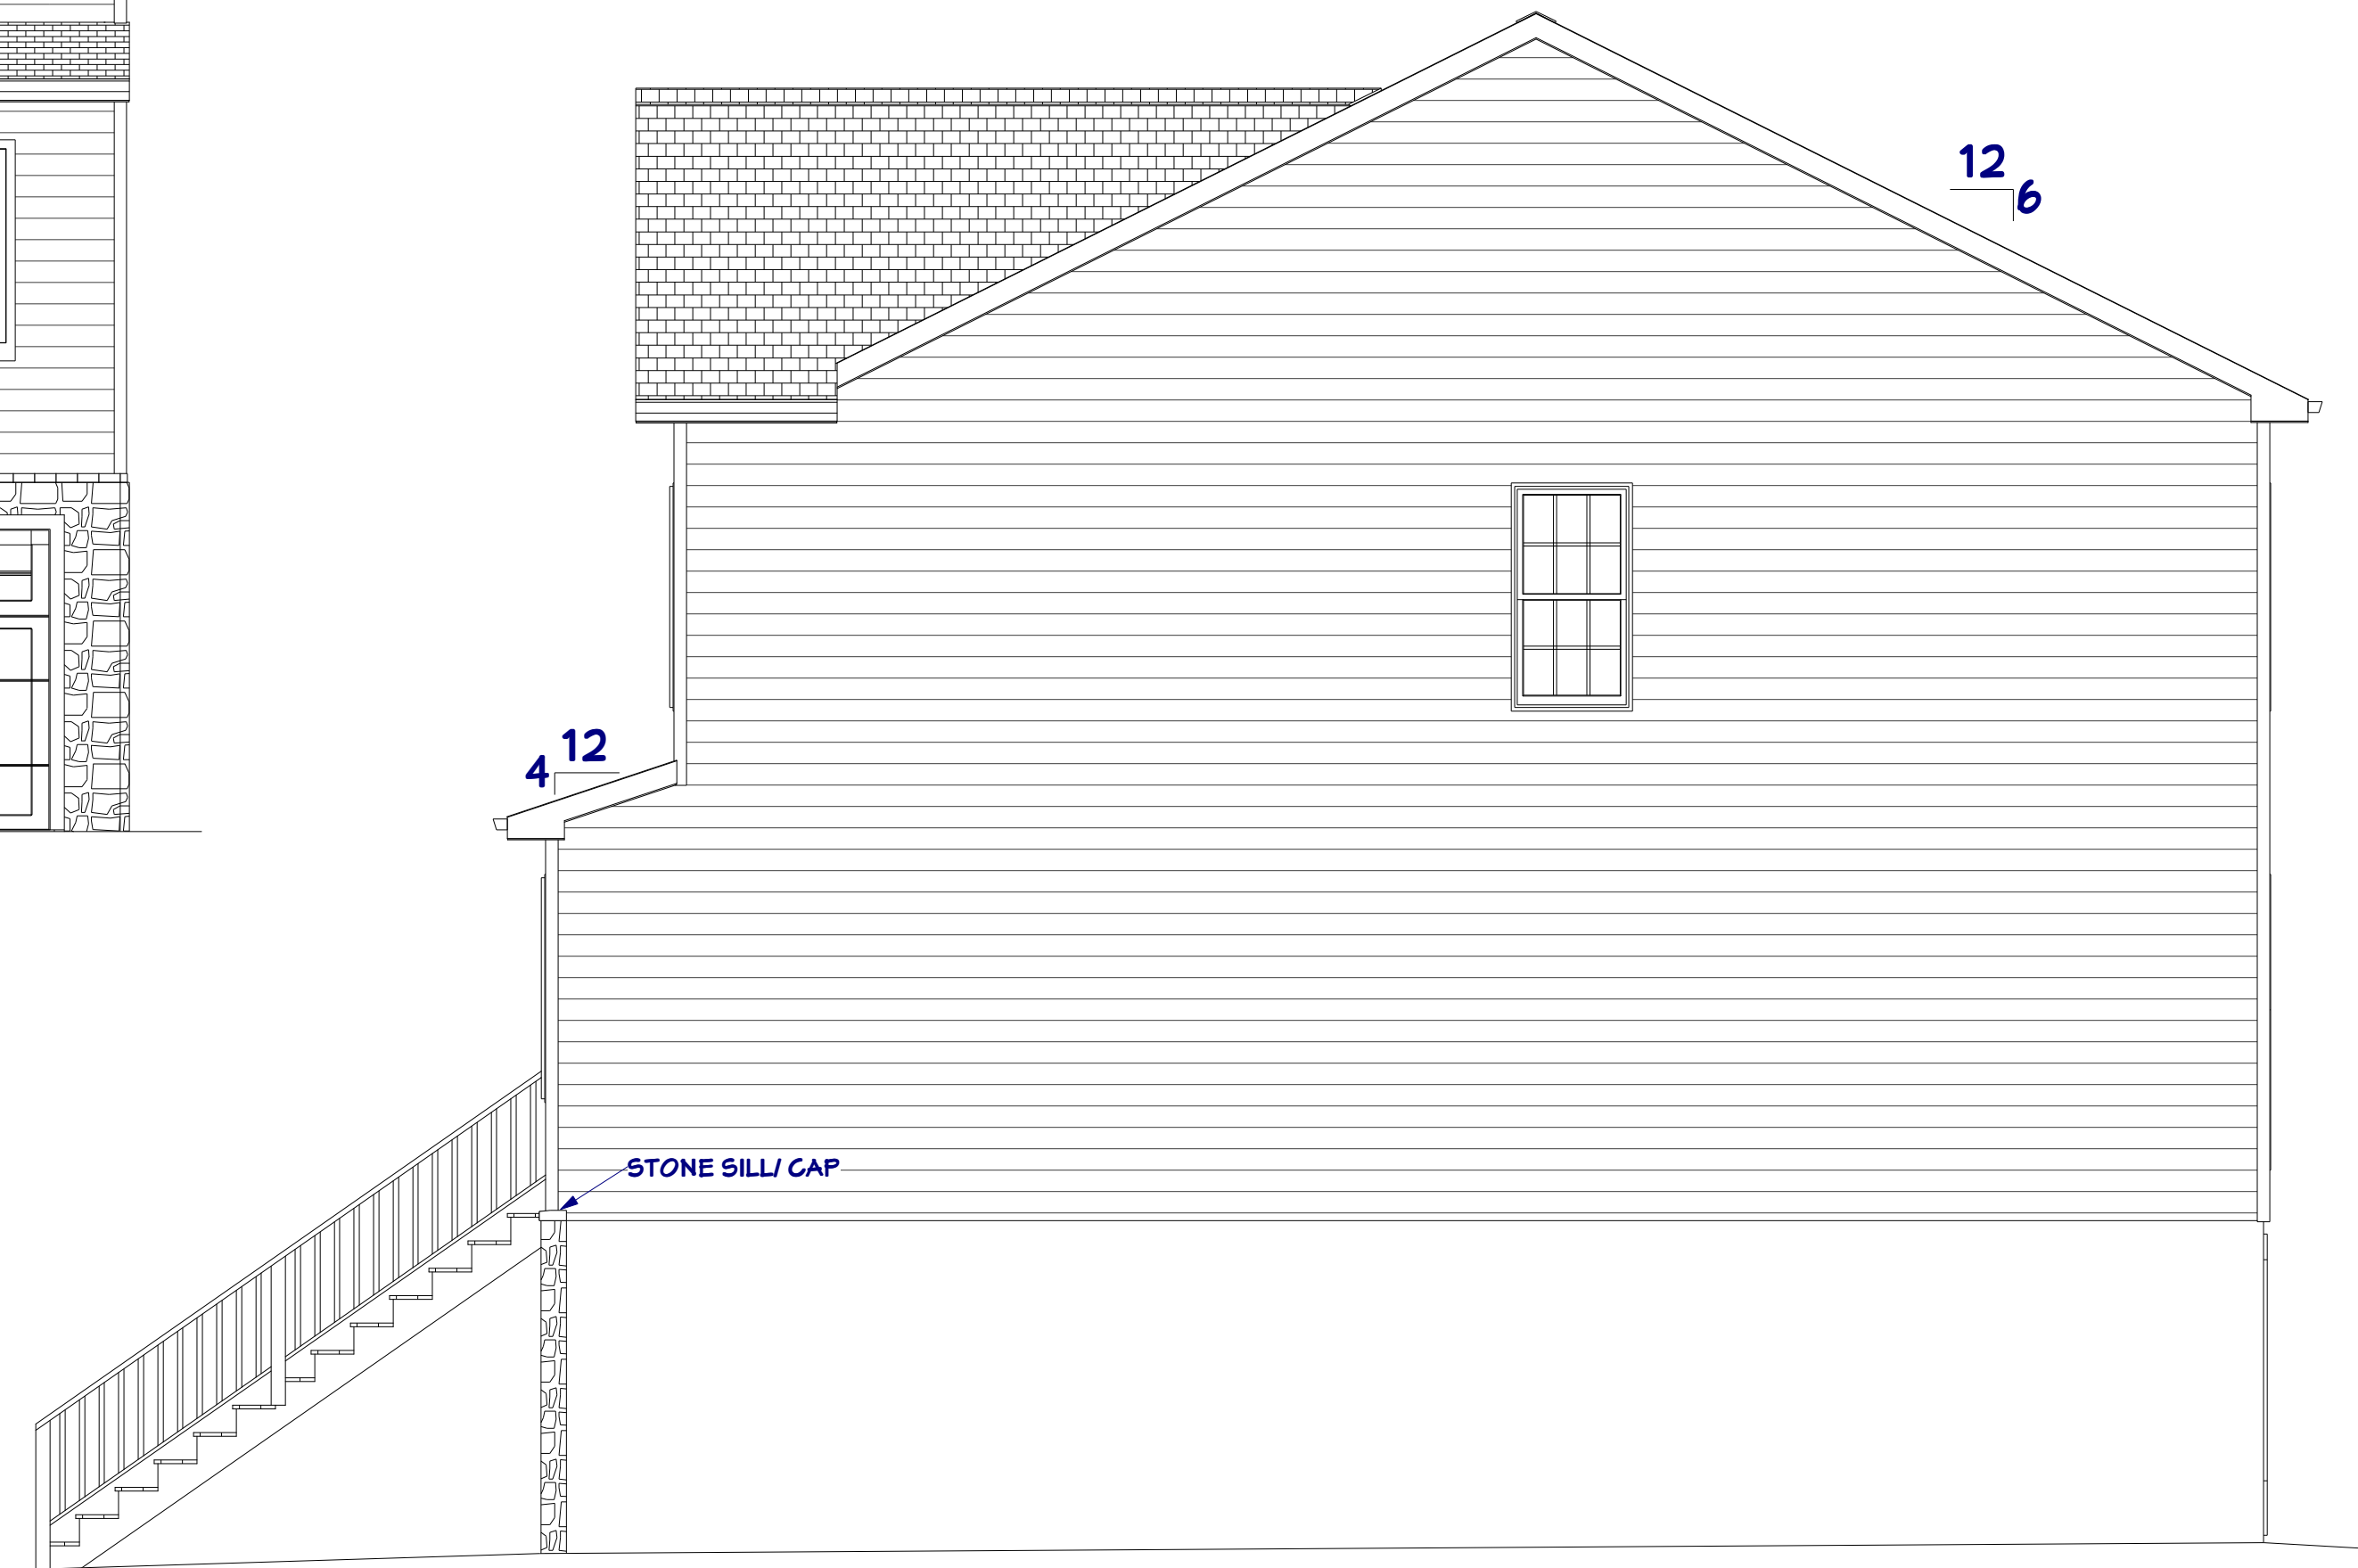

REVISIONS

4TH GENERATION
DESIGNS &
CONSULTING

DATE
1/17/2018

SCALE

Scale Applicable
on 18 x 24 Paper

SHEET

P - 1

FRONT ELEVATION

RIGHT SIDE ELEVATION

SHEET TITLE:

ELEVATIONS

THE PENWOOD

JENKINS BUILDERS LLC
 8680 MAGNOLIA AVENUE
 PERRY HALL, MD, 21128
 410-530-5844
 mjenkinsbuilders.com

REVISIONS

4TH GENERATION
 DESIGNS &
 CONSULTING

DATE
 1/17/2018

SCALE

1/4" = 1'
 Scale Applicable
 on 18 x 24 Paper

SHEET

A - 3

LEFT SIDE ELEVATION

REAR ELEVATION

SHEET TITLE:

Scale Applicable
 on 18 x 24 Paper

SHEET

A - 4